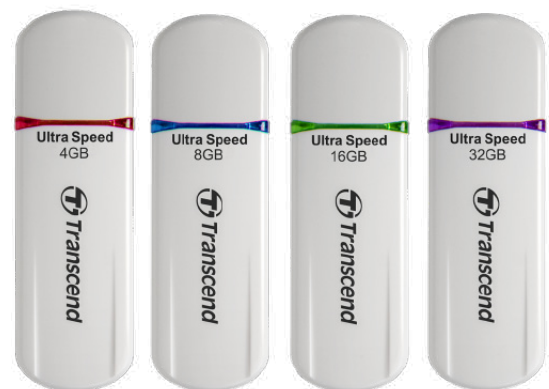

Absolutely fast and secure

JetFlash[®] 620

USB Flash Drive

Fast. Thanks to its use of advanced dual-channel technology, the JetFlash 600 offers maximum read speeds of up to 32MB/s, transferring data in the fast lane.

Spacious. The JetFlash 620 offers vast storage capacity up to 32GB, providing more than enough space to store all your personal files and business-related documents.

Absolutely secure. The JetFlash 620 comes bundled with Transcend's exclusive JetFlash SecureDrive software. Once enabled, nobody but you will be able to access files stored within the secure Private Zone—a private, password-protected area created on your JetFlash drive.

JetFlash[®] SECUREDRIVE **ULTRA SPEED**

Up to **32GB** of storage capacity

JetFlash® 620

USB Flash Drive

Features

- Compact, streamlined design
- Includes JetFlash® SecureDrive data protection software
- Includes JetFlash® Elite data management tool
- Fully compatible with hi-speed USB 2.0
- Easy plug and play installation
- USB powered. No external power or battery needed
- LED indicates the usage status
- Lifetime warranty