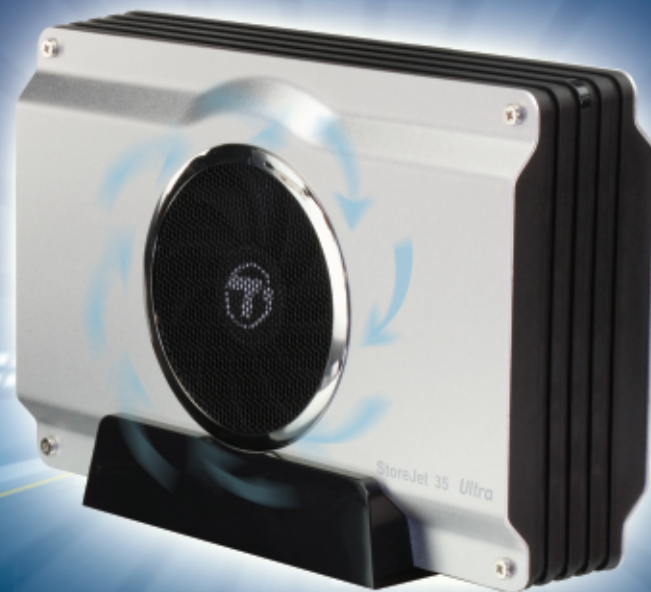

## StoreJet™ 35 *Ultra*

External Hard Drive

Transcend's StoreJet™ 35 Ultra external storage device is the ultimate way to add an extra SATA hard drive to your computer for downloading, storing, transferring and backing up your data. With high-speed eSATA and USB 2.0 connection options, the StoreJet 35 Ultra guarantees both speed and compatibility.

While most 3.5" external hard drives are prone to data-loss and drive failure due to overheating, the StoreJet 35 Ultra features an efficient active cooling system that includes a silent 80mm high-flow fan to keep your drive running cool and stable. Also included in the StoreJet 35 Ultra package is Transcend's incredibly useful StoreJet™ elite intelligent backup software.

silent 80mm *cooling fan*